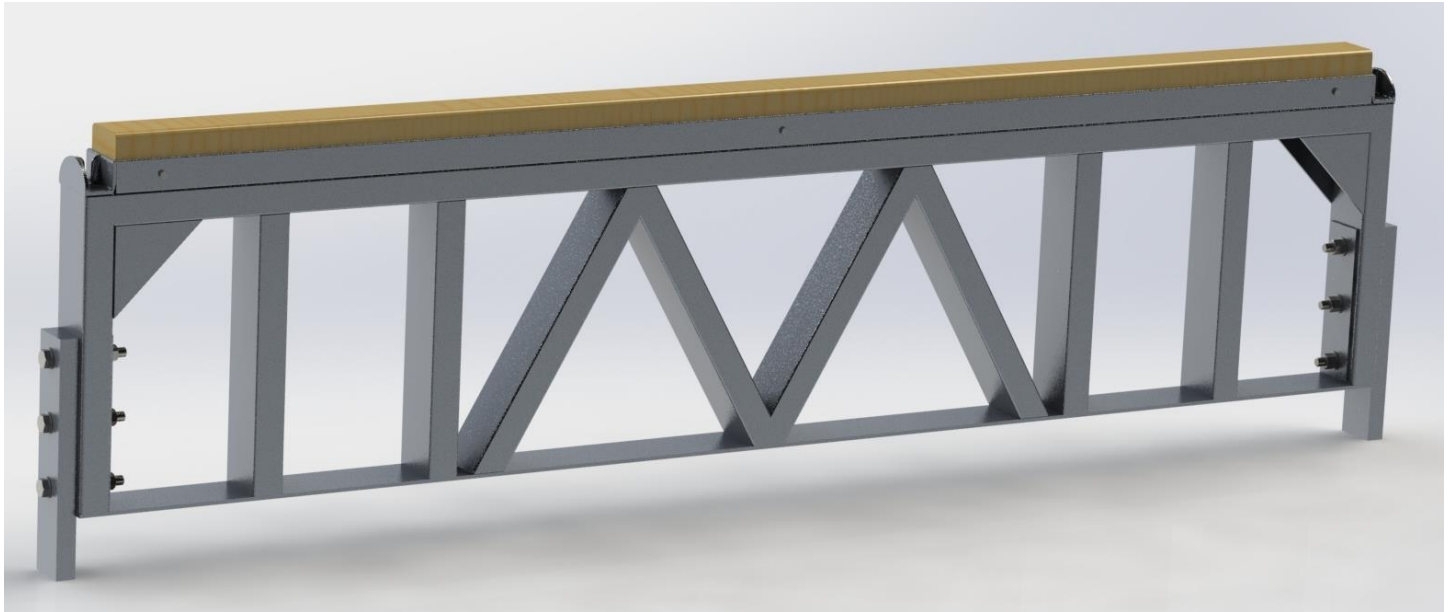

Load Leveler Line

Wood rub rail not included

- 4025 20" High X 102" Wide
 - 4041 24" High X 102" Wide
 - 4053 27" High X 102" Wide
 - 4125 20" High X 96" Wide
 - 4141 24" High X 96" Wide
 - 4153 27" High X 96" Wide
- Custom sizes are available

Strong

Made from high grade 6061 T6 Aluminum Alloy. Side shim kit included for a tight fit on your trailer

Low Weight

Load rated at 20,000 lbs. uniformly distributed. Refer to the installation instructions for detail.