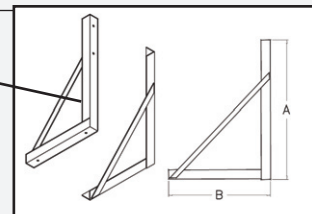

- ▲ UHMW Plastic used on striker plate for longer latch assembly life and easier operation
- ▲ Automotive grade door seals, secures the entire perimeter, for a more water resistant seal
- ▲ Merritt's extruded door frame provides a weather resistant seal.
- ▲ Lap joint weld provides material overlap in the corner where it is needed for superior strength and longer life (compared to most boxes that are constructed with butt welds).

▲ Vertical angle is high strength alloy and 1/4" thick