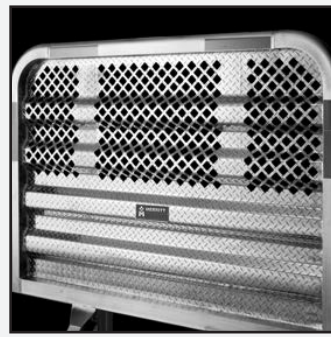

**OPTIONS AVAILABLE - ADD TO YOUR CR BASE UNIT** (SEE PAGE 1B FOR DETAILS)

Jail Bar Window  
22"W x 25"H  
Order #367 Weight 6

E-Z View Window  
26 5/8"W x 22 3/16"H  
Order #369

E-Z View Full Window  
Order #386

Grab Handle, 25"  
Order #142 Weight 1

Top Mount Light Bar, 14" Pad  
Order #141-1 Weight 7

Top Mount Light Bar, 51.5" Pad  
Order #141-2 Weight 19

Beacon Bracket, Fixed  
Order #393 Weight 2

Bracket, Load Light  
Order #144 Weight 1