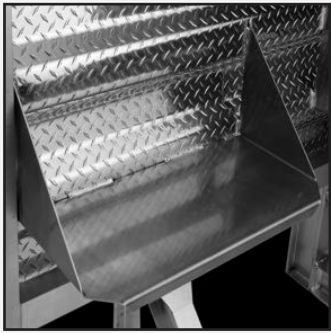

Grab Handle, 25"  
Order #142 Weight 1

Top Mount Light Bar, 14" Pad  
Order #141-1 Weight 7

Top Mount Light Bar, 51.5" Pad  
Order #141-2 Weight 19

Beacon Bracket, Fixed  
Order #393 Weight 2

Bracket, Load Light  
Order #144 Weight 1

Tray Panel Mount 12" x 26"  
Order #336 Weight 8

20 3/4" x 30 1/2" Base Tray  
Order #337 Weight 9

20" x 24" x 24" Tuck-Away Box  
Order #230 Weight 47

Stop & Turn Light Bracket  
Order #145-1 Weight 5  
Order #145-2  
Two round lights for Diamond Back CR  
Order #145-3 Two oval lights  
Order #145-4 Three round lights  
Order #145-5 Three oval lights\*  
Order #145-6 One round light\*  
\* will not fit on models 317 or 318