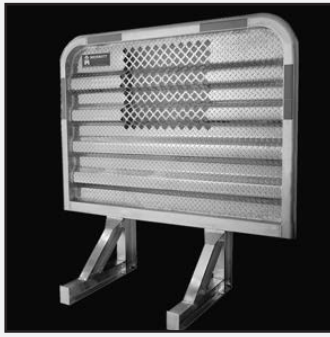

**OPTIONS AVAILABLE - ADD TO YOUR CR BASE UNIT** (SEE PAGE 1B FOR DETAILS)

Jail Bar Window  
22"W x 25"H  
Order #367 Weight 6

E-Z View Window  
26 5/8"W x 22 3/16"H  
Order #369

E-Z View Full Window  
Order #386

Grab Handle, 25"  
Order #142 Weight 1

Top Mount Light Bar, 14" Pad  
Order #141-1 Weight 7

Top Mount Light Bar, 51.5" Pad  
Order #141-2 Weight 19

Beacon Bracket, Fixed  
Order #393 Weight 2

Bracket, Load Light  
Order #144 Weight 1