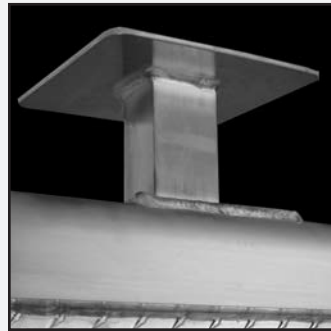

**OPTIONS AVAILABLE - ADD TO YOUR CR BASE UNIT** (SEE PAGE 1B FOR DETAILS)

Jail Bar Window  
22"W x 25"H  
Order #367 Weight 6

E-Z View Window  
26 5/8"W x 22 3/16"H  
Order #369

E-Z View Full Window  
Order #386

Grab Handle, 25"  
Order #142 Weight 1

Top Mount Light Bar, 14" Pad  
Order #141-1 Weight 7

Top Mount Light Bar, 51.5" Pad  
Order #141-2 Weight 19

Beacon Bracket, Fixed  
Order #393 Weight 2

Bracket, Load Light  
Order #144 Weight 1