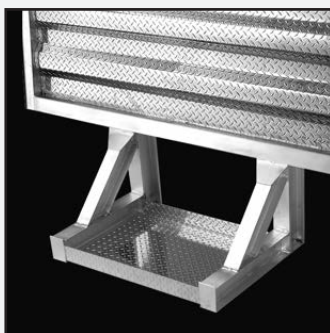

Grab Handle, 25"  
Order #142 Weight 1

Top Mount Light Bar, 14" Pad  
Order #141-1 Weight 7

Top Mount Light Bar, 51.5" Pad  
Order #141-2 Weight 19

Beacon Bracket, Fixed  
Order #393 Weight 2

Bracket, Load Light  
Order #144 Weight 1

Tray Panel Mount 12" x 26"  
Order #336 Weight 8

20 3/4" x 30 1/2" Base Tray  
Order #337 Weight 9

20" x 24" x 24" Tuck-Away Box  
Order #230 Weight 47

Stop & Turn Light Bracket  
Order #145-1 Weight 5  
Order #145-2  
Two round lights for Diamond Back CR  
Order #145-3 Two oval lights  
Order #145-4 Three round lights  
Order #145-5 Three oval lights\*  
Order #145-6 One round light\*  
\* will not fit on models 317 or 318

**ADDITIONAL OPTIONS**

Order #	Description	Wt	Order #	Description	Wt	Order #	Description	Wt
128	Chain Rack Without Locking Cover	5	334	Lid Assembly for 24" Tray	4	145	Stop & Turn Light Bracket	5
1281	HD Chain Rack Without Locking Cover	7	331	Lid Assembly for Full Width Tray	14	413	Beacon Bracket, Sliding	9
147	Chain Rack With Locking Cover	7	330	Center Compartment w/Lid	26	377	Shelf Center Enclosure, 9" Deep	3
1471	HD Chain Rack With Locking Cover	9	335	Top Mount Tarp Tray	20	378	Shelf Center Enclosure, 18" Deep	6
333	Tray, 24" Wide 11.25" H x 8.5" D	13	392	Hose Hanger Assembly	3	379	Retainer, Chain Center Enclosure	3
333-18	Tray, 18" Wide 11.25" H x 8.5" D	11	341	Enclosure Shelf for Model 340	7	380	Chain Rack, Single	3
329	Tray, Full Width 11.25" H x 8.5" D	20	143	Load Light with Lexan Cover	1			
332	Divider Panel for Full Width Trays	1						