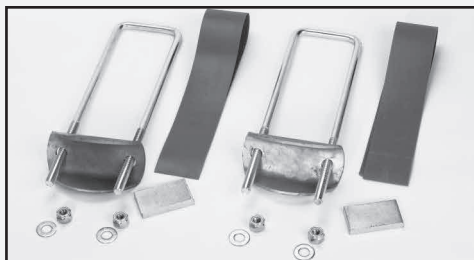

- ▲ Classic Merritt look.
- ▲ Built from our light weight and durable Aluminum D-Tube and I Beam.
- ▲ Built to last.
- ▲ Unit only weighs 50 lbs.
- ▲ Two models to accommodate tire and wheel options.
- ▲ One model fits 22.5 and 24.5.
- ▲ One model fits super single tires.
- ▲ Easy install.
- ▲ Mounts cross frame behind Truck Cab.
- ▲ Heavy duty mounting kit available for a durable installation.

E-Z SPARE TIRE CARRIER

E-Z Spare Tire Carrier

E-Z SPARE TIRE CARRIER

Order #	Description	Shipping Weight
1630	Spare Tire Carrier 22.5 and 24.5 13" Tray	43 Lbs.
1631	Spare Tire Carrier Super Single 18" Tray	55 Lbs.

MOUNTING KITS

Order #	Description	Shipping Weight
3502	Mounting Kit for 1630	23 Lbs.
3539	Mounting Kit for 1631	17 Lbs.

3502

3539

Models and/or Specifications Subject to Change Without Notice.

F.O.B. - Fort Lupton CO, Sacramento CA, Salt Lake City UT, Dallas TX, Houston TX, Kansas City MO, Minneapolis MN, Atlanta GA, Pittsburgh PA, Calgary AB (CN), Toronto ON (CN)