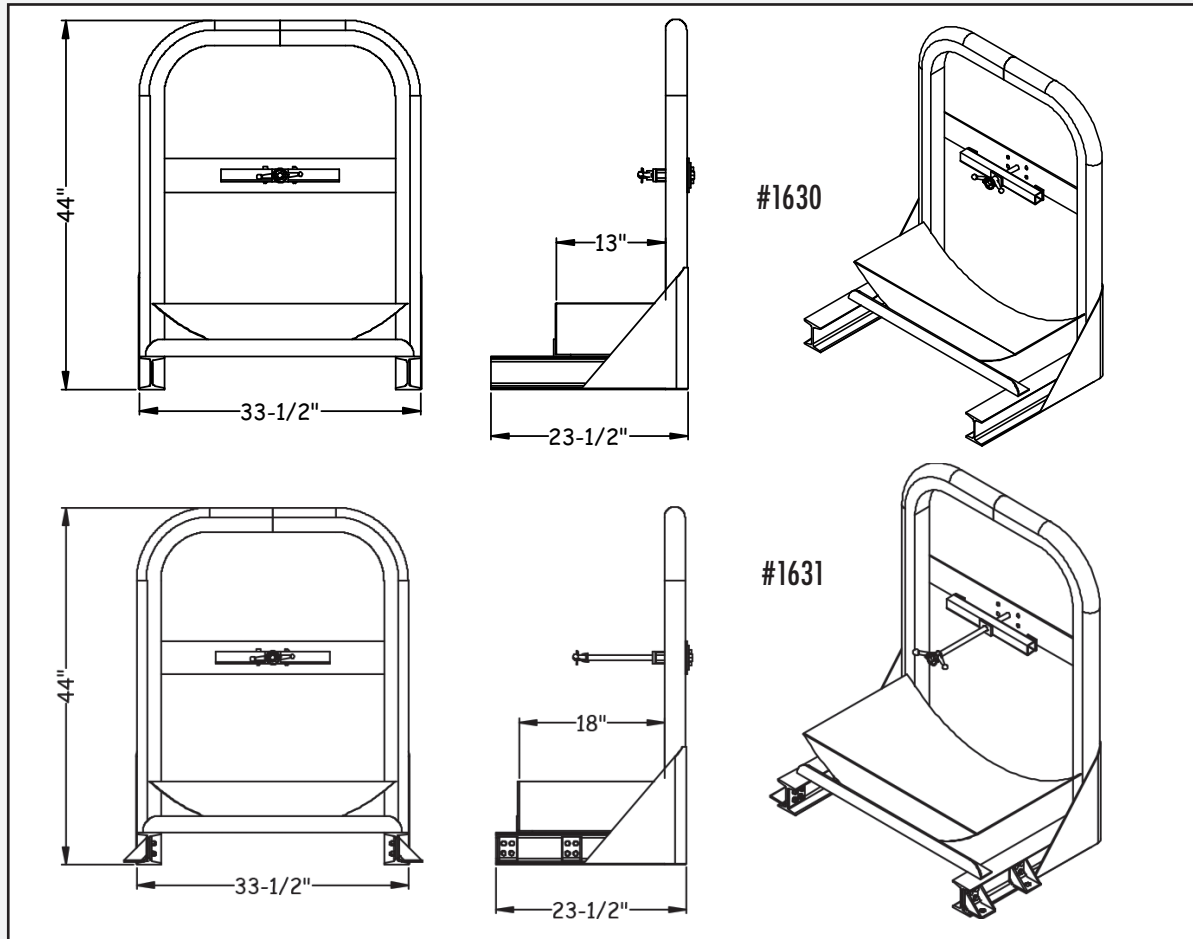

- ▲ Classic Merritt look.
- ▲ Built from our light weight and durable Aluminum D-Tube and I Beam.
- ▲ Built to last.
- ▲ Unit only weighs 50 lbs.
- ▲ Two models to accommodate tire and wheel options.
- ▲ One model fits 22.5 and 24.5.
- ▲ One model fits super single tires.
- ▲ Easy install.
- ▲ Mounts cross frame behind Truck Cab.
- ▲ Heavy duty mounting kit available for a durable installation.

E-Z SPARE TIRE CARRIER

E-Z Spare Tire Carrier

E-Z SPARE TIRE CARRIER

Order #	Description	Shipping Weight
1630	Spare Tire Carrier 22.5 and 24.5 13" Tray	43 Lbs.
1631	Spare Tire Carrier Super Single 18" Tray	55 Lbs.

MOUNTING KITS

Order #	Description	Shipping Weight
3502	Mounting Kit for 1630	23 Lbs.
3539	Mounting Kit for 1631	17 Lbs.

3502

3539

Models and/or Specifications Subject to Change Without Notice.

F.O.B. - Fort Lupton CO, Sacramento CA, Salt Lake City UT, Dallas TX, Houston TX, Kansas City MO, Minneapolis MN, Atlanta GA, Pittsburgh PA, Calgary AB (CN), Toronto ON (CN)